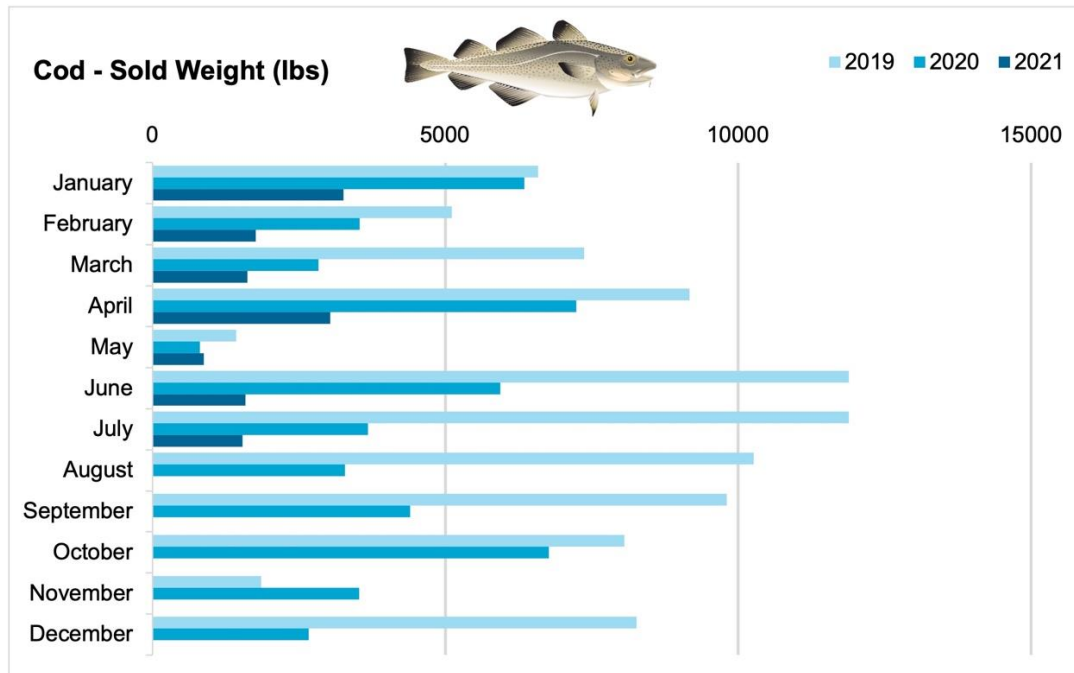

AUGUST 2021

Volume of Fish Landed at the Portland Fish Exchange (PFEX)

PFEX is one of just a handful of fish auctions in New England where fishermen land their catch and processors bid on and purchase fish from multiple boats. The volume of fish moving through PFEX is a publicly available source of data that can show patterns over time.

Greyscale - Sold Weight (lbs)

2019 2020 2021

Haddock - Sold Weight (lbs)

2019 2020 2021

Monkfish - Sold Weight (lbs)

2019 2020 2021

Pollock - Sold Weight (lbs)

2019 2020 2021