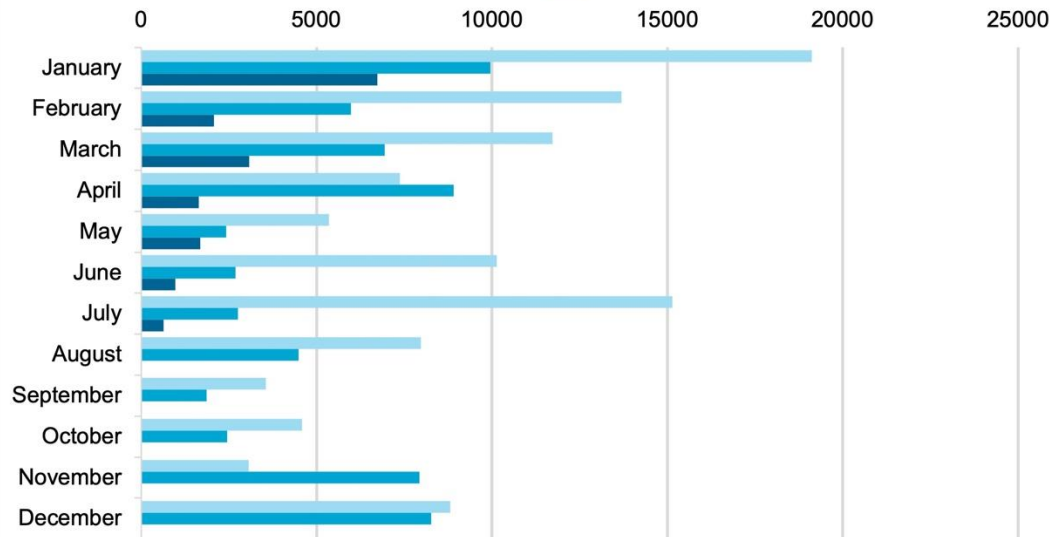

AUGUST 2021

Volume of Fish Landed at the Portland Fish Exchange (PFEX)

PFEX is one of just a handful of fish auctions in New England where fishermen land their catch and processors bid on and purchase fish from multiple boats. The volume of fish moving through PFEX is a publicly available source of data that can show patterns over time.

Greyscale - Sold Weight (lbs)

2019 2020 2021

Haddock - Sold Weight (lbs)

2019 2020 2021

Monkfish - Sold Weight (lbs)

2019 2020 2021

Pollock - Sold Weight (lbs)

2019 2020 2021