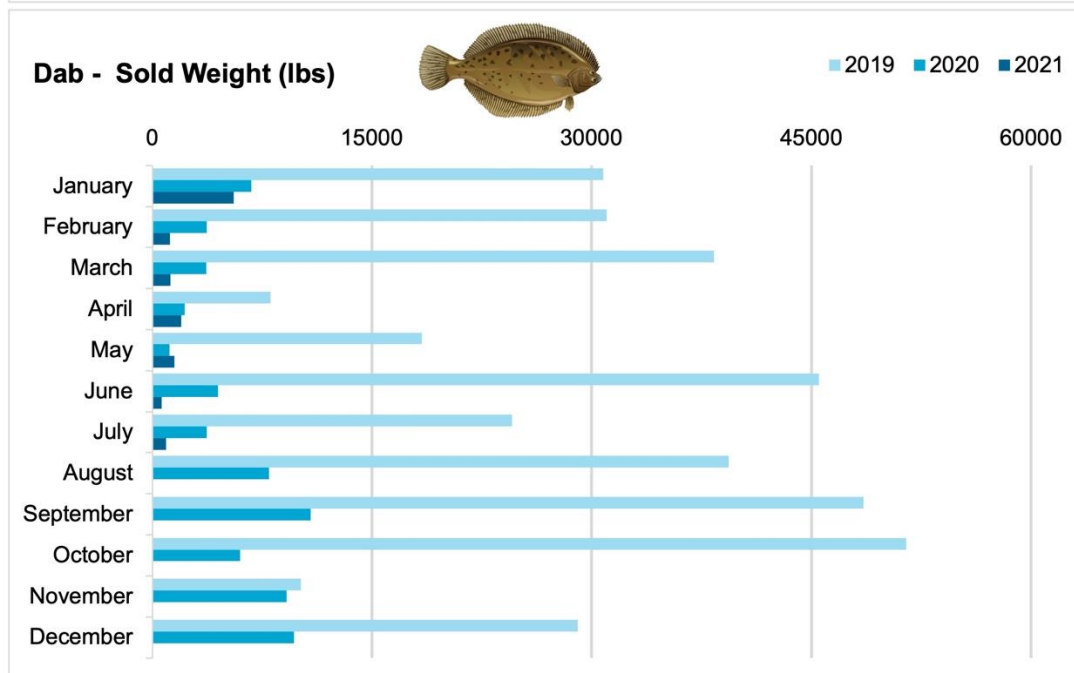

AUGUST 2021

Volume of Fish Landed at the Portland Fish Exchange (PFEX)

PFEX is one of just a handful of fish auctions in New England where fishermen land their catch and processors bid on and purchase fish from multiple boats. The volume of fish moving through PFEX is a publicly available source of data that can show patterns over time.

Greyscale - Sold Weight (lbs)

2019 2020 2021

Haddock - Sold Weight (lbs)

2019 2020 2021

Monkfish - Sold Weight (lbs)

2019 2020 2021

Pollock - Sold Weight (lbs)

2019 2020 2021