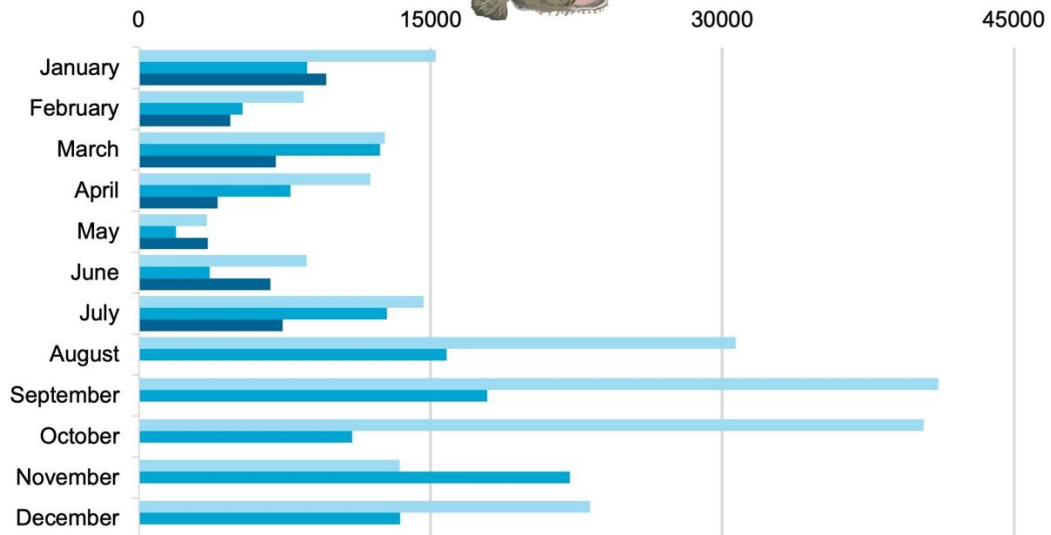

Greyscale - Sold Weight (lbs)

2019 2020 2021

Haddock - Sold Weight (lbs)

2019 2020 2021

Monkfish - Sold Weight (lbs)

2019 2020 2021

Pollock - Sold Weight (lbs)

2019 2020 2021