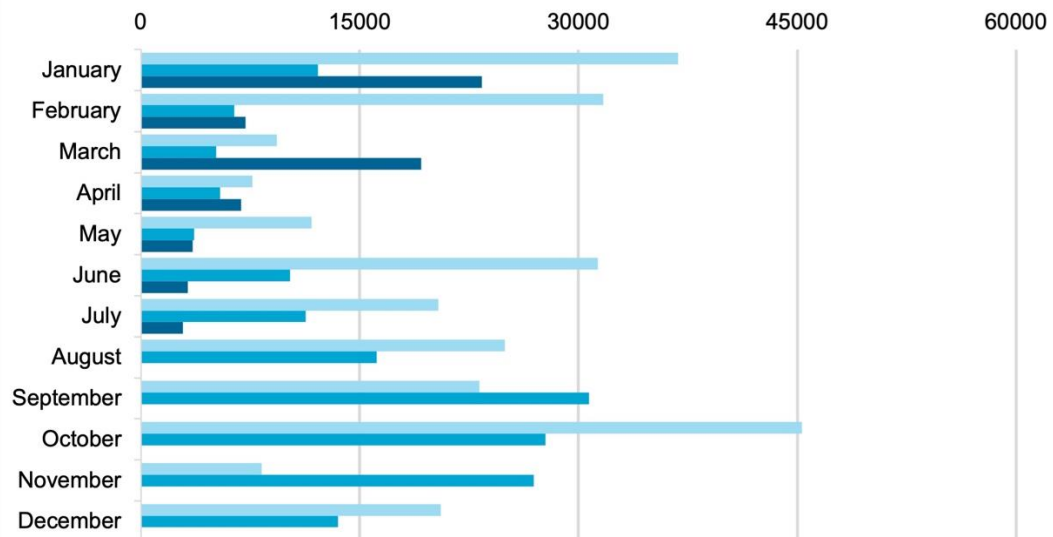

Greyscale - Sold Weight (lbs)

2019 2020 2021

Haddock - Sold Weight (lbs)

2019 2020 2021

Monkfish - Sold Weight (lbs)

2019 2020 2021

Pollock - Sold Weight (lbs)

2019 2020 2021