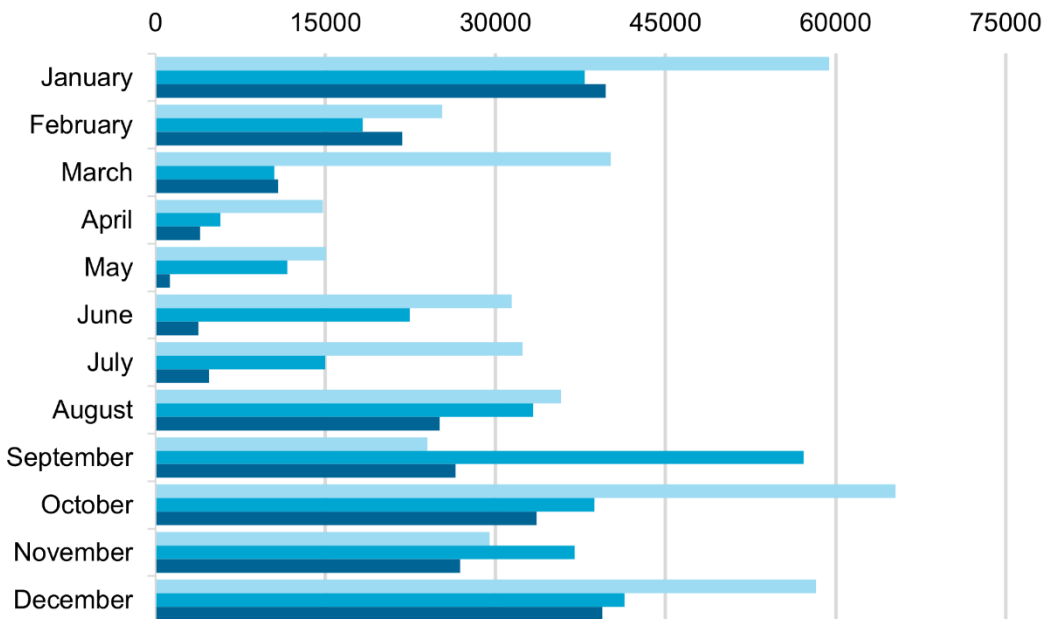

### Haddock - Sold Weight (lbs)

2019 2020 2021

### Monkfish - Sold Weight (lbs)

2019 2020 2021

### Pollock - Sold Weight (lbs)

2019 2020 2021

### Redfish - Sold Weight (lbs)

2019 2020 2021