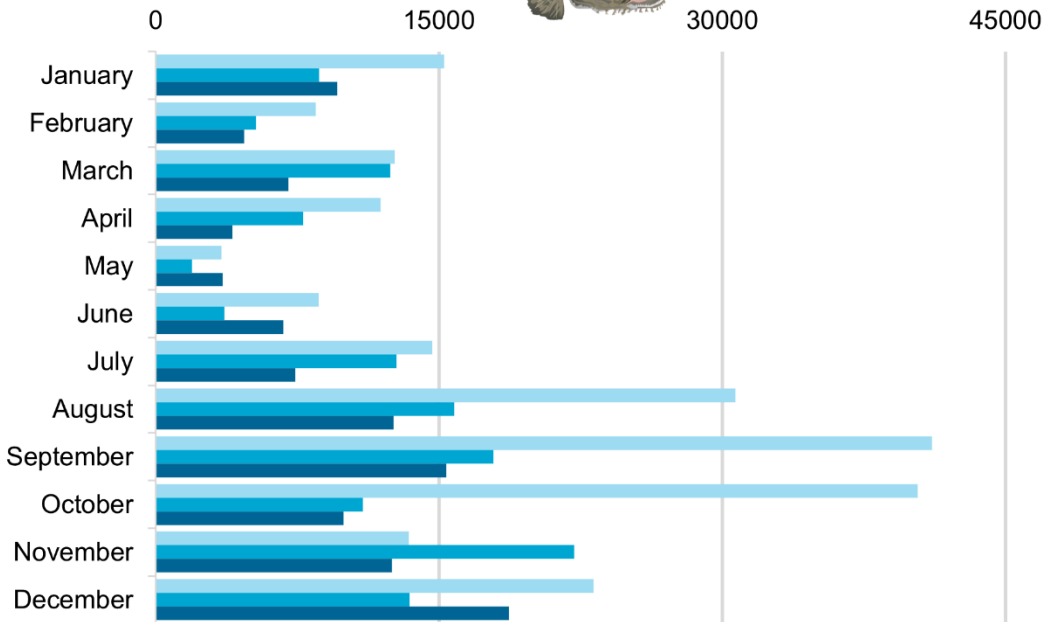

### Greyscale - Sold Weight (lbs)

2019 2020 2021

### Haddock - Sold Weight (lbs)

2019 2020 2021

### Monkfish - Sold Weight (lbs)

2019 2020 2021

### Pollock - Sold Weight (lbs)

2019 2020 2021