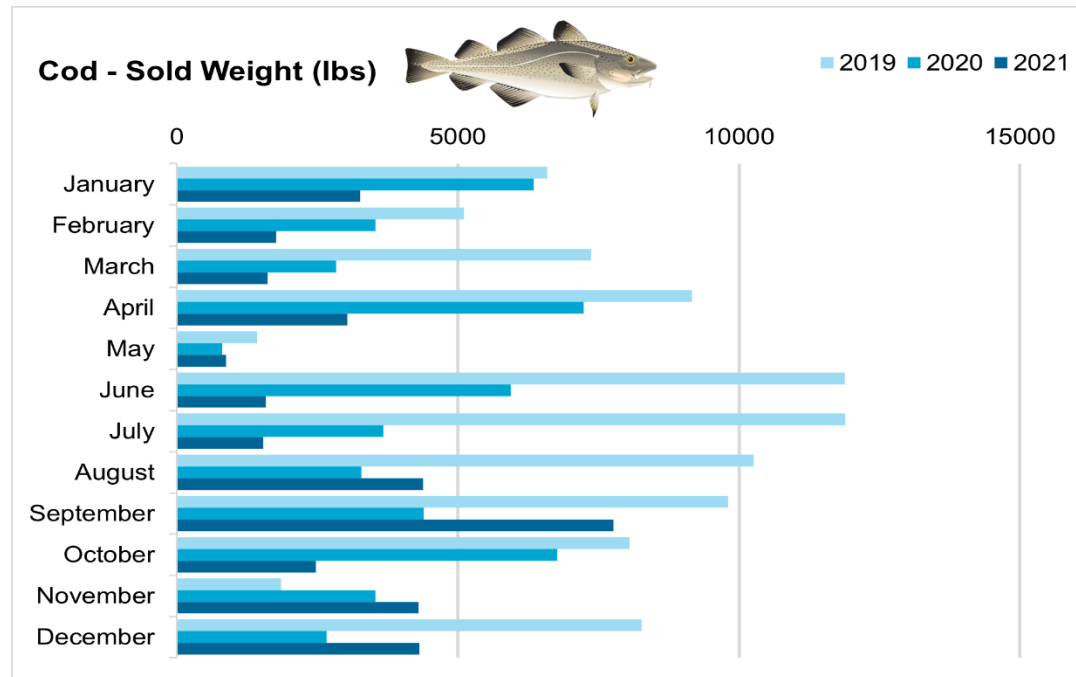

**JANUARY 2022**

# Volume of Fish Landed at the Portland Fish Exchange (PFEX)

PFEX is one of just a handful of fish auctions in New England where fishermen land their catch and processors bid on and purchase fish from multiple boats. The volume of fish moving through PFEX is a publicly available source of data that can show patterns over time.

### Haddock - Sold Weight (lbs)

2019 2020 2021

### Redfish - Sold Weight (lbs)

2019 2020 2021