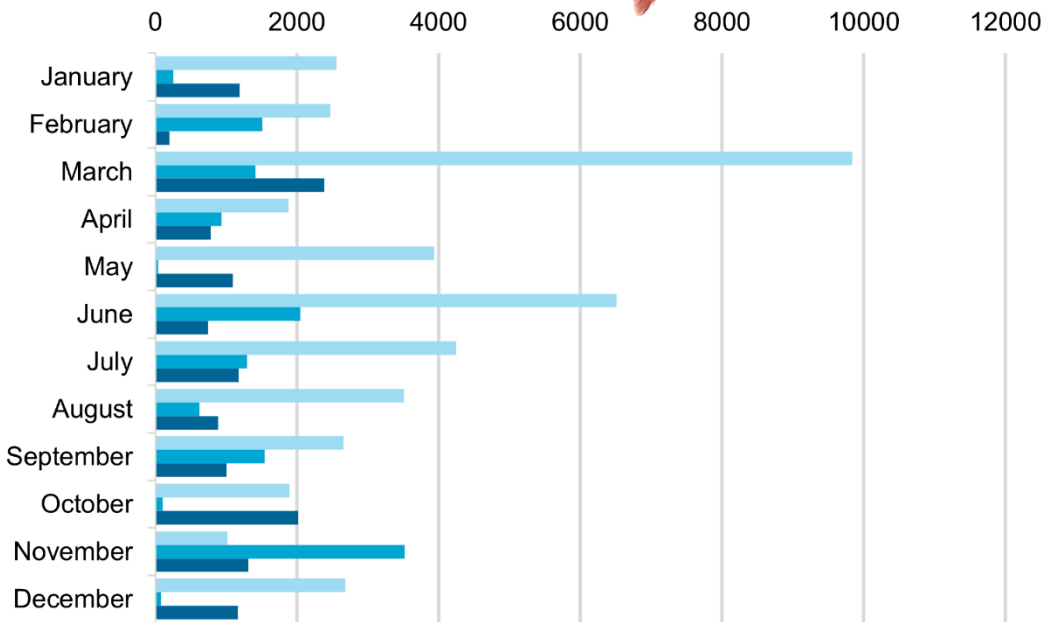

### Monkfish - Sold Weight (lbs)

2019 2020 2021

### Pollock - Sold Weight (lbs)

2019 2020 2021

### Redfish - Sold Weight (lbs)

2019 2020 2021