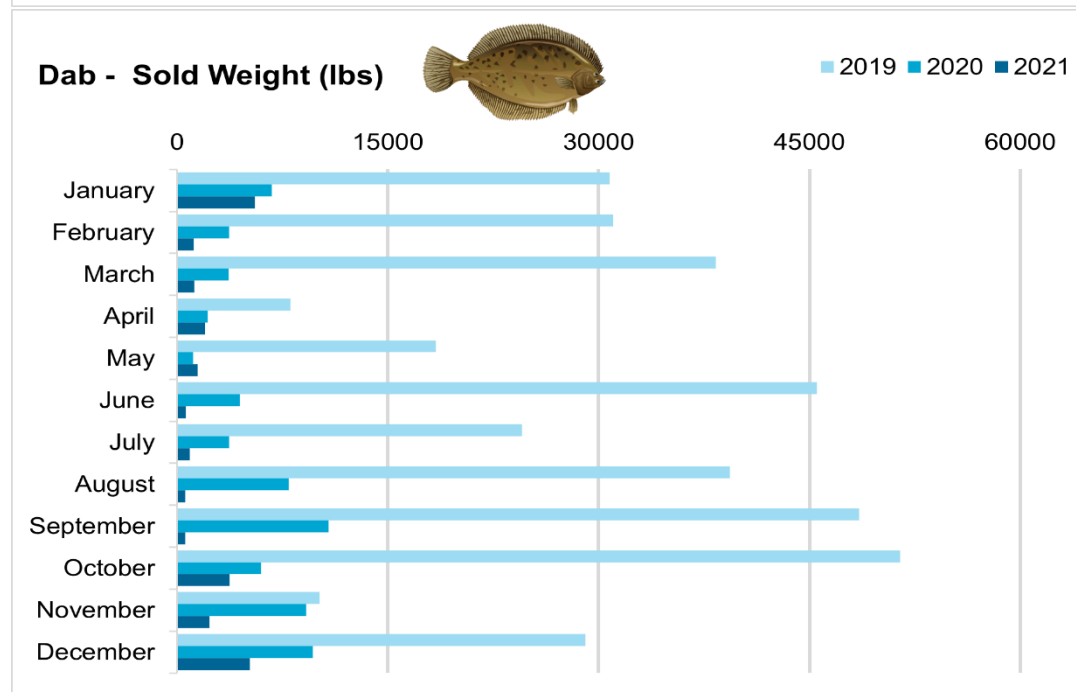

**JANUARY 2022**

# Volume of Fish Landed at the Portland Fish Exchange (PFEX)

PFEX is one of just a handful of fish auctions in New England where fishermen land their catch and processors bid on and purchase fish from multiple boats. The volume of fish moving through PFEX is a publicly available source of data that can show patterns over time.

### Greyscale - Sold Weight (lbs)

2019 2020 2021

### Haddock - Sold Weight (lbs)

2019 2020 2021