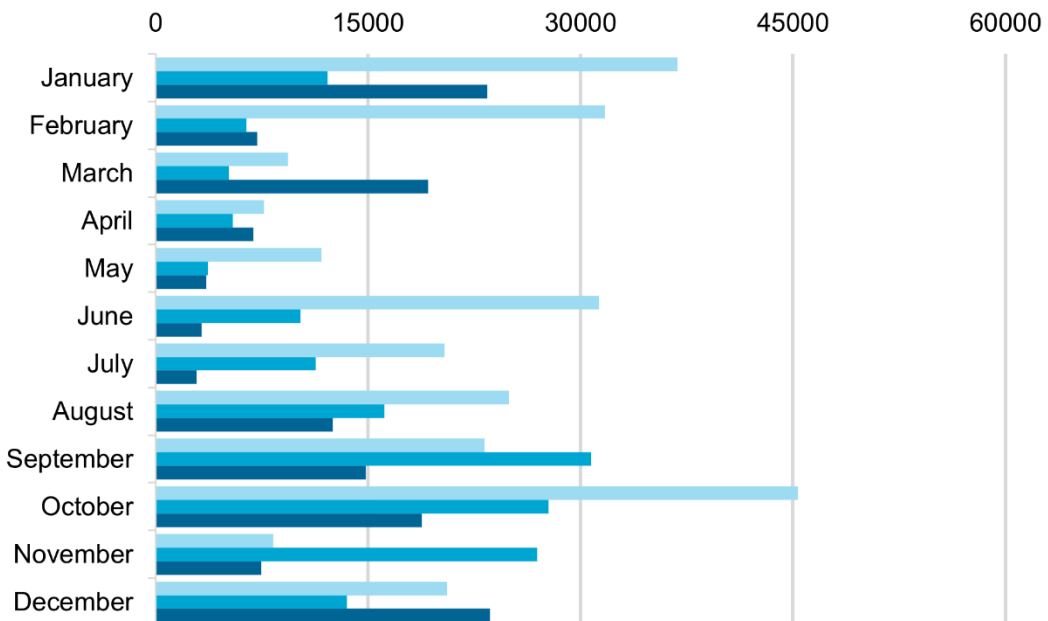

# Volume of Fish Landed at the Portland Fish Exchange (PFEX)

PFEX is one of just a handful of fish auctions in New England where fishermen land their catch and processors bid on and purchase fish from multiple boats. The volume of fish moving through PFEX is a publicly available source of data that can show patterns over time.

### Greyscale - Sold Weight (lbs)

2019 2020 2021

### Haddock - Sold Weight (lbs)

2019 2020 2021