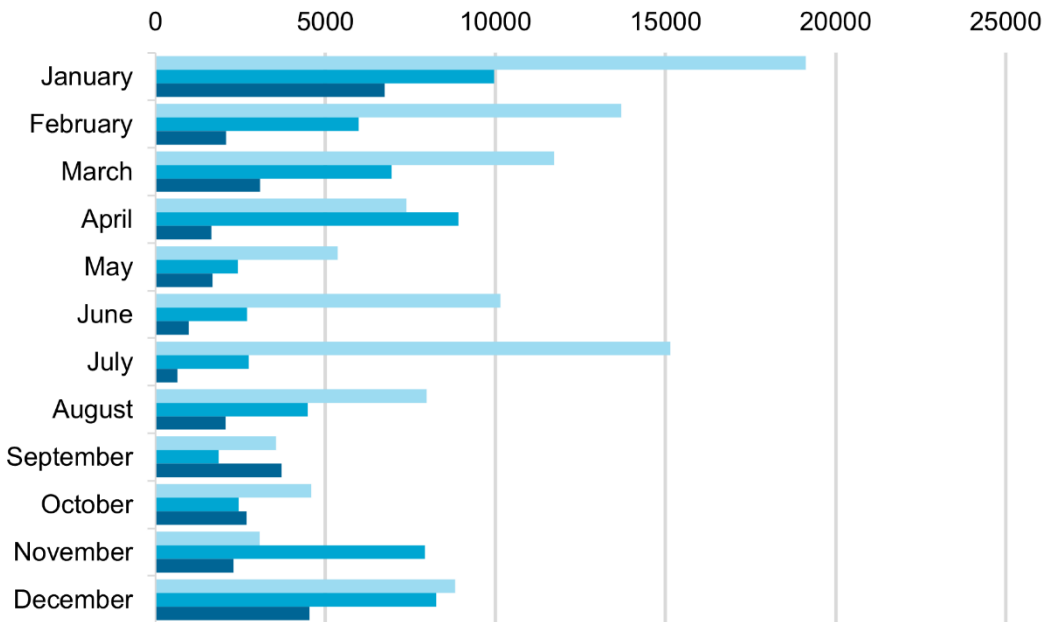

# Volume of Fish Landed at the Portland Fish Exchange (PFEX)

PFEX is one of just a handful of fish auctions in New England where fishermen land their catch and processors bid on and purchase fish from multiple boats. The volume of fish moving through PFEX is a publicly available source of data that can show patterns over time.

### Greyscale - Sold Weight (lbs)

2019 2020 2021

### Haddock - Sold Weight (lbs)

2019 2020 2021